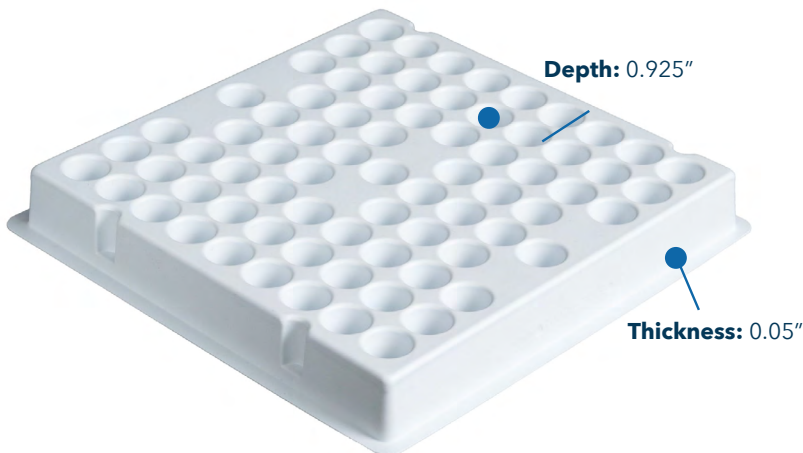

Round Pocket Packaging Tray

TRAY SIZE:
10-5/8" X 10-5/8"

50 TRAYS PER CASE

ROUND POCKET DIAMETER:
0.85-0.65"

POCKETS PER TRAY:
75

LID THAT FITS:
NONE

SKU: 3700-W