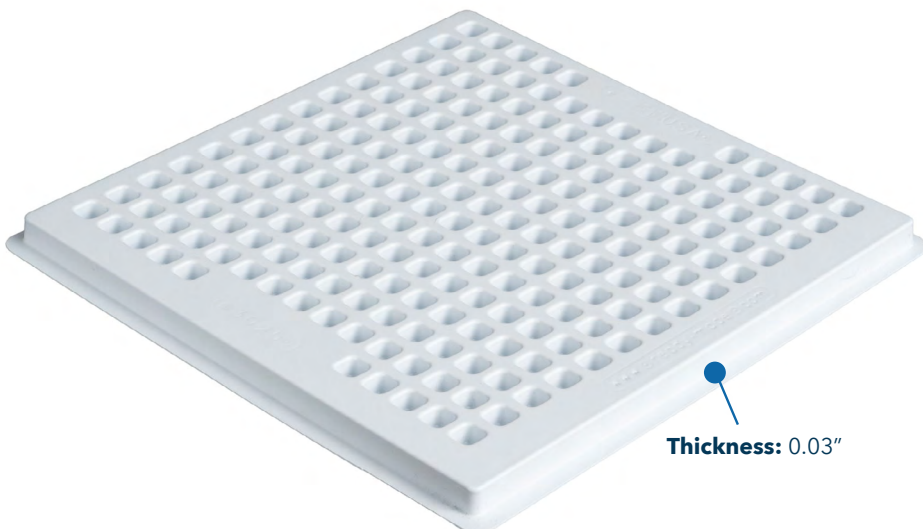

Rectangular Pocket Packaging Tray

TRAY SIZE:
10-5/8" X 10-5/8"

100 TRAYS PER CASE

RECTANGULAR POCKET:
0.36" x 0.33" x 0.31"

POCKETS PER TRAY:
200

LID THAT FITS:
3300-L