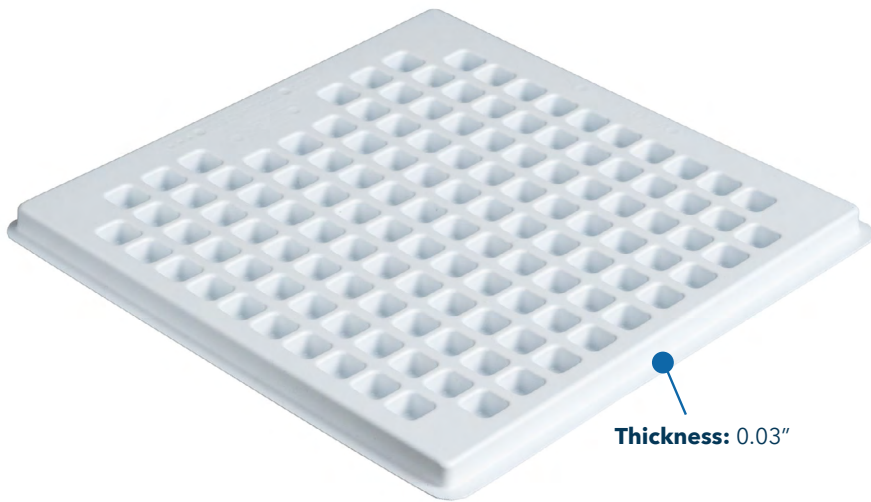

SQUARE POCKET TRAYS

SKU: 3040-W

Square Pocket Packaging Tray

TRAY SIZE:
10-5/8" X 10-5/8"

100 TRAYS PER CASE

SQUARE POCKET:
0.5" x 0.5" x 0.4"

POCKETS PER TRAY:
125

LID THAT FITS:
3300-L

SKU: 3100-W