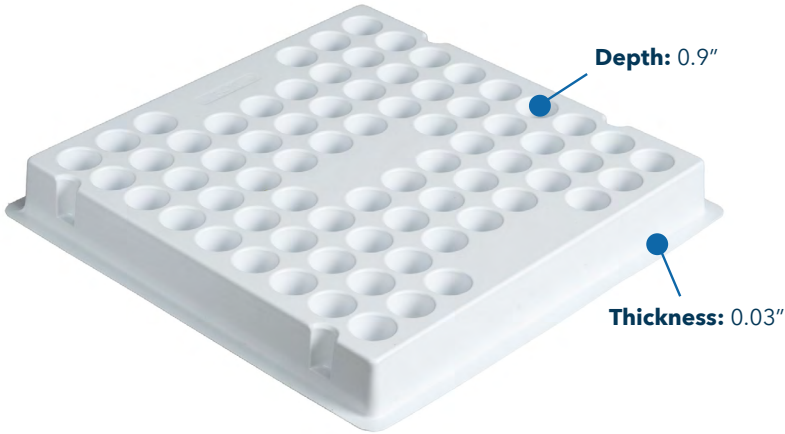

SKU: 3410-W

Round Pocket Packaging Tray

TRAY SIZE:
10-5/8" X 10-5/8"

100 TRAYS PER CASE

ROUND POCKET DIAMETER:
0.8-0.4"

POCKETS PER TRAY:
72

LID THAT FITS:
3300-L

SKU: 3415-WD