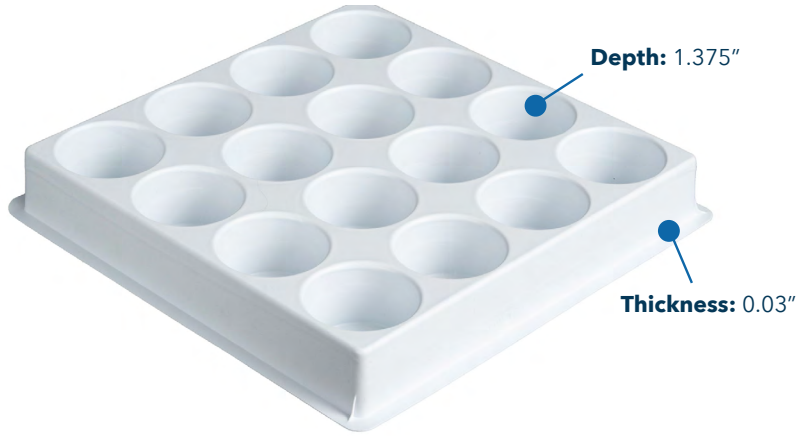

SKU: 3770-W

Round Pocket Packaging Tray

TRAY SIZE:
10-5/8" X 10-5/8"

50 TRAYS PER CASE

ROUND POCKET DIAMETER:
2"

POCKETS PER TRAY:
16

LID THAT FITS:
3300-L

SKU: 3771-W