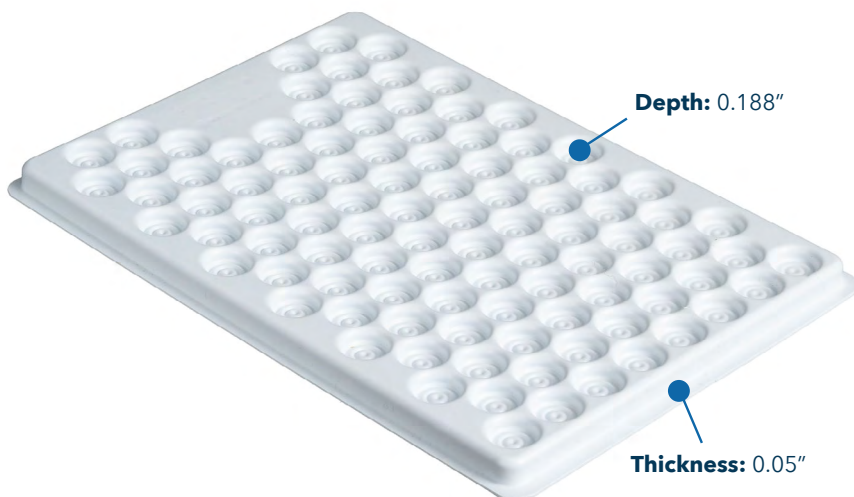

Round Pocket Packaging Tray

TRAY SIZE: 11" X 7"

100 TRAYS PER CASE

ROUND POCKET DIAMETER:
0.625"

POCKETS PER TRAY:
100

LID THAT FITS:
4200-L