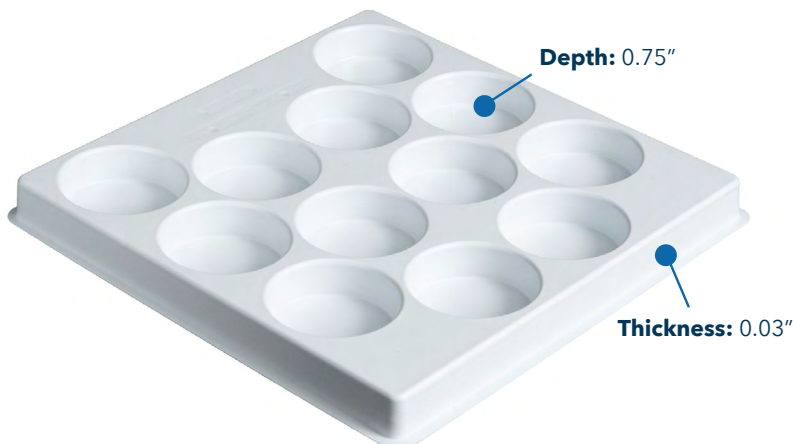

Round Pocket Packaging Tray

TRAY SIZE:
10-5/8" X 10-5/8"

100 TRAYS PER CASE

ROUND POCKET DIAMETER:
2.3"

POCKETS PER TRAY:
12

LID THAT FITS:
3300-L