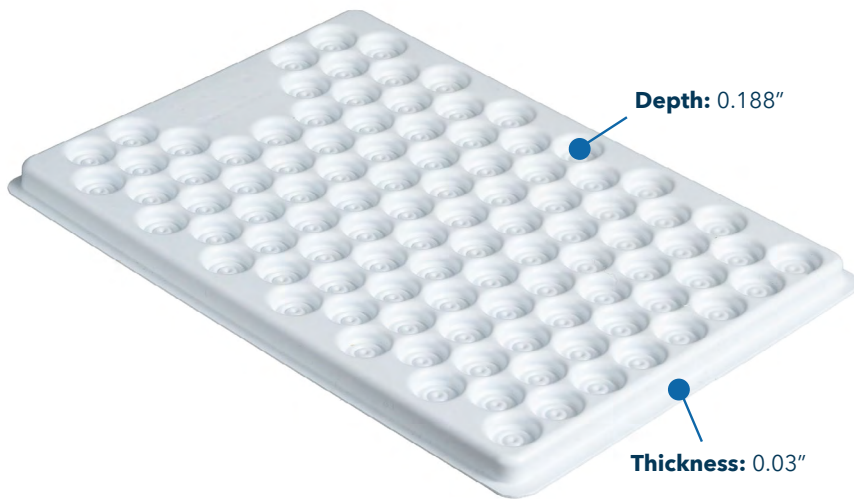

ROUND POCKET TRAYS

SKU: 1200-WD

Round Pocket Packaging Tray

TRAY SIZE: 11" X 7-1/2"

100 TRAYS PER CASE

ROUND POCKET DIAMETER:
0.625"

POCKETS PER TRAY:
100

LID THAT FITS:
4200-L

SKU: 1201-WD