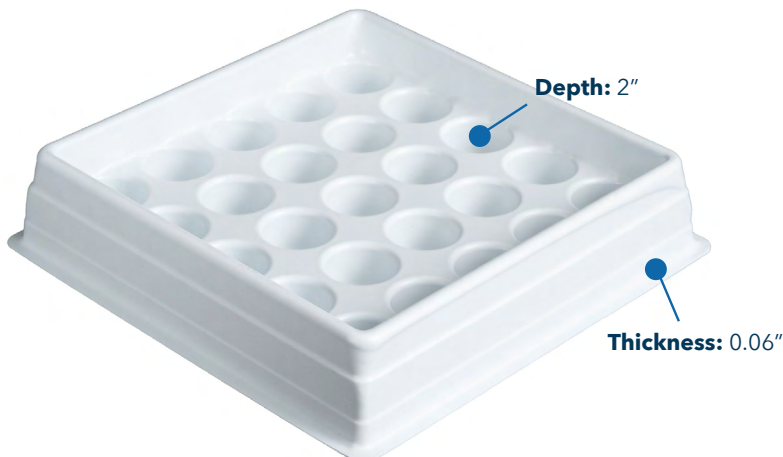

Round Pocket Packaging Tray

TRAY SIZE:
10-5/8" X 10-5/8"

50 TRAYS PER CASE

ROUND POCKET DIAMETER:
1.25"

POCKETS PER TRAY:
25

LID THAT FITS:
NONE