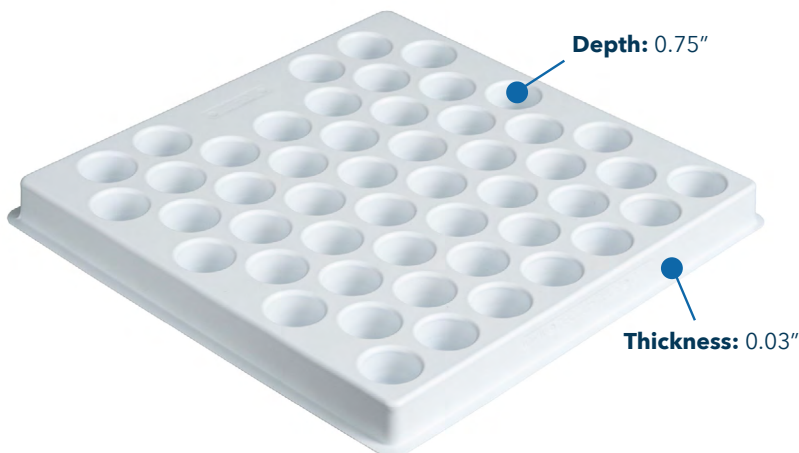

Round Pocket Packaging Tray

TRAY SIZE:
10-5/8" X 10-5/8"

100 TRAYS PER CASE

ROUND POCKET DIAMETER:
0.9"

POCKETS PER TRAY:
50

LID THAT FITS:
3300-L